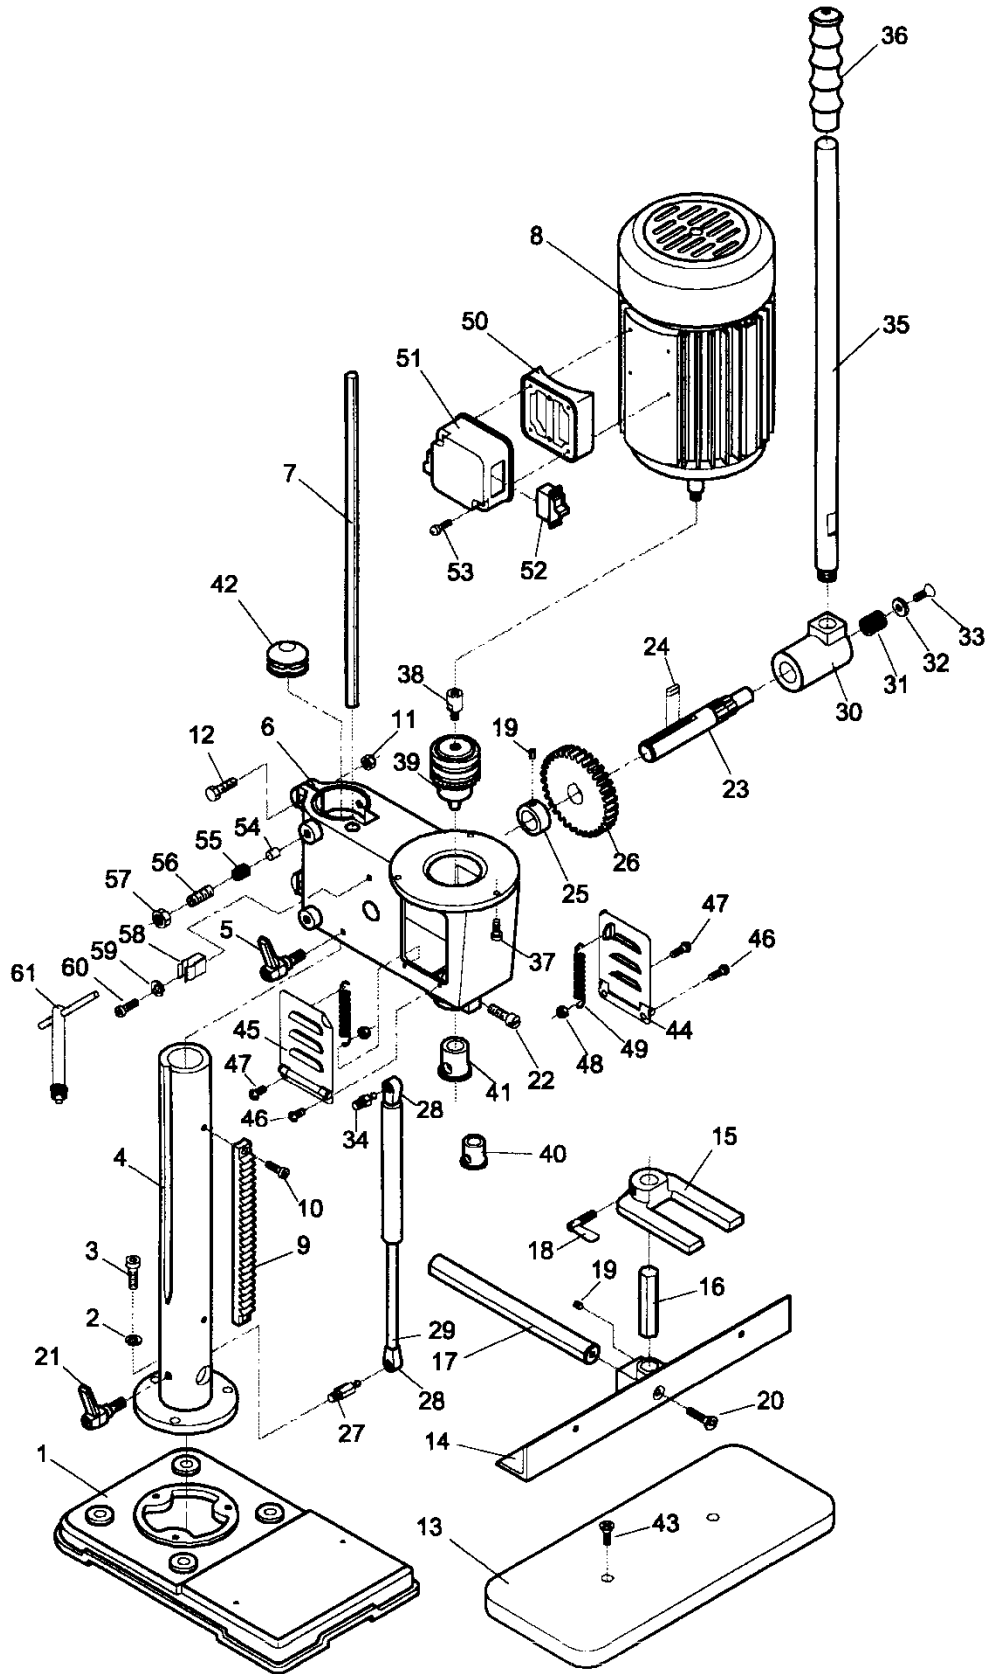

JBM-5 Benchtop Mortiser – Exploded View

JBM-5 Benchtop Mortiser – Parts List

Index No.	Part No.	Description	Size	Qty
1	23011045W	Base		1
2	50302003	Lock Washer	5/16"	3
3	50102018	Hex Socket Cap Screw	M8x1.25x20	3
4	23011002W	Column		1
5	23011053	Lock Handle	M8x1.25x10	1
6	23011046W	Head		1
7	23011004	Depth Stop		1
8	23011054	Motor	1/2HP 1PH 115V	1
	23011054-01	Fan (not shown)		1
	23011054-02	Fan Cover (not shown)		1
	50154019	Fan Cover Screw (not shown)		1
	23011054-03	Capacitor	25uF, 250VAC	1
9	23011005	Rack		1
10	50102032	Hex Socket Cap Screw	M6x1.0x16	2
11	50201017	Nut	M8x1.25	2
12	50102021	Hex Cap Bolt	M8x1.25x30	2
13	23011055	Table		1
	23011056AW	Fence Assembly (includes #14,16,17,19,20)		1
14	23011056W	Fence		1
15	23011057	Hold Down		1
16	23011058	Hold Down Post		1
17	23011059	Fence Rod		1
18	50109001	Wing Screw	M8x1.25	1
19	TS-1523011	Set Screw	M6x1x6	2
20	50110005	Flat Head Screw	M6x1x22	1
21	23011009	Lock Handle	M8x1.25x30	1
22	23011010	Brass Screw	M8x1.25x25	1
23	23011061	Pinion Shaft		1
24	50605005	Key	5x5x14 mm	1
25	23011012	Collar		1
26	23011013	Gear		1
27	23011014	Lower Cylinder Fitting		1
28	23011030	Cylinder Head (re:23011031A)		1
29	23011031	Hydraulic Cylinder		1
	23011031A	Hydraulic Cylinder Assembly (includes #28,29)		1
30	23011062	Clutch Block		1
31	23011063	Spring		1
32	23011064	Washer		1
33	50110006	Flat Head Screw	M6x1x11	1
34	23011017	Upper Cylinder Fitting		1
35	23011065	Handle Rod		1
36	23011019	Handle Grip		1
37	50102042	Hex Socket Cap Screw	M5x0.8x16	3
38	23011020	Adapter		1
39	23011032	Chuck		1
40	23011033	Bushing	5/8"	1
41	23011034	Bushing	3/4"	1
42	23011021	Cap		1
43	50105006	Flat Head Screw	M6x1x20	2
44	23011066W	Right Side Cover Assembly		1
45	23011067W	Left Side Cover Assembly		1
46	50104010	Screw	M5x0.8x8	2
47	50104011	Screw	M5x0.8x12	2
48	50202006	Nut	M5x0.8	2
49	23011068	Spring		2
50	23011050	Switch Base		1
51	23011051	Switch Cover		1
52	23011029	Toggle Switch		1
53	50111002	Tap Screw	M10x2	2
54	23011026	Brass Pin		2